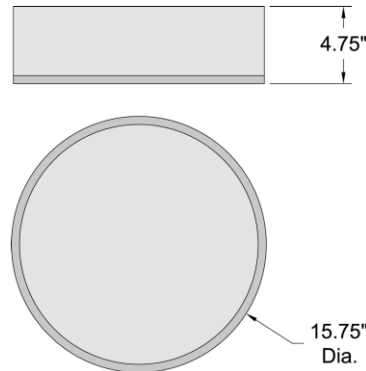

Stock Code: **20672-BS/OPL**

Collection: Aero

PRODUCT INFORMATION

Base: 20672 Parent: 20672
Mounting Type: Ceiling UPC: 641594217926
Finish: Brushed Steel
Diffuser: Opal

PRODUCT MEASUREMENTS

FIXTURE	BACKPLATE / CANOPY
Length:	Length
Width:	Width:
Diameter 15.75"	Diameter:
Height: 4.75"	Height:
Extension:	
Overall Height:	

TECHNICAL SPECIFICATIONS

SPECIFICATIONS

Frame Material: Steel
Diffuser Material: Glass
Lamping Type: E-26 (Incandescent) Jbox: Standard
Lamping Base: E-26 Lamp Wattage: 60 W
Lamp Quantity: 3 Total Wattage: 180 W
Voltage: 120v Lamps Included: No

Additional Notes:

Project Name: _____
Location: _____
Type: _____
Quantity: _____
Notes: _____

LINE DRAWING

IES FILE

In addition to Access Lighting's purchase and warranty terms and conditions, by signing below or placing an order, you agree that you are authorized to bind the entity placing any order and acknowledge the following: All of sizes and measurements are approximate and all images are for illustrative purposes only. In the event of an inconsistency, the "Product Measurements" section controls. There also may be slight differences in the colors and designs compared to the displayed and printed images.